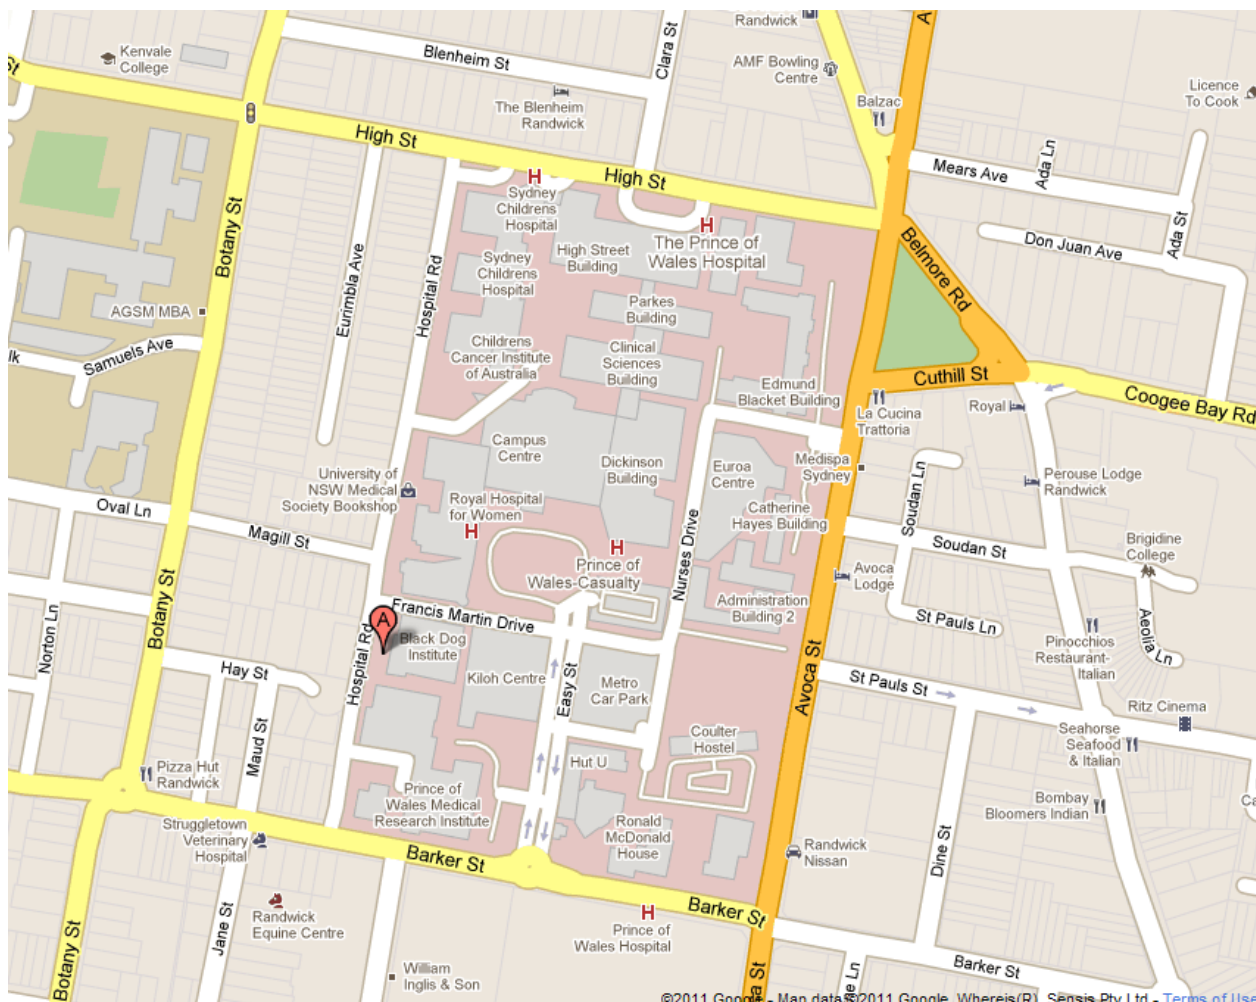

How to Find Us

The Black Dog Institute is located on Hospital Road in Randwick (see red balloon on map below). Access to the building is only via the front entrance on Hospital Road.

Car Parking

- Limited street parking may be found on Barker St and surrounding areas. If accessing Hospital Rd from Barker St, look for the Ambulance Station which is on the corner of Hospital Rd & Barker St.
- The nearest public carpark station is available at the POW Hospital - entrance via Hospital Rd or Easy St. Please note: if arriving at the Institute after 6pm, access to the POW carpark is only available via Easy St. For opening hours and costs, see <http://www.metroparking.com.au/cms-new-south-wales/randwick-campus.phps>

Public Transport

- The **400** and **410** from Bondi Junction and Burwood, the **m50** from Drummoyne and Coogee, and the **370** from Leichhardt and Coogee stop on High Street outside the Sydney Children's Hospital.
- Buses from the City, Central & Bondi Junction stop on Belmore Road, Randwick which is a short walk to the Black Dog Institute. Please see www.sydneybuses.info for timetable and route information.